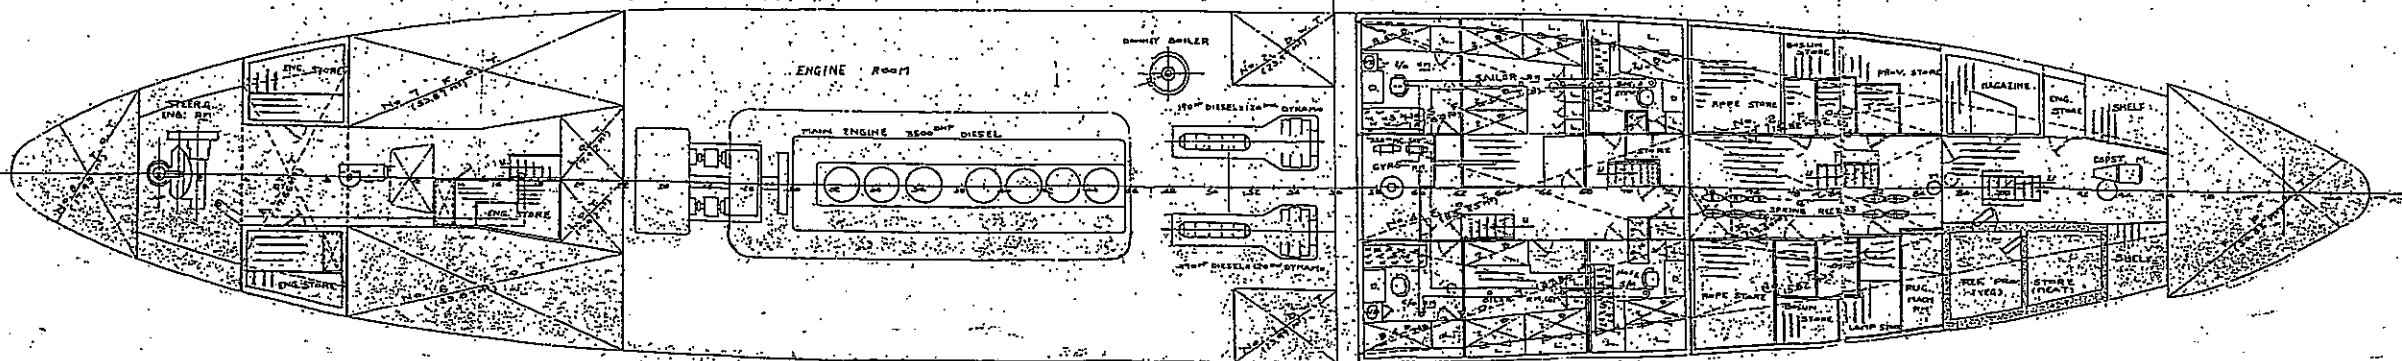

GENERAL ARRANGEMENT
 OF
 DIESEL WHALER TOSI-MARU NO 16

FINISHED PLAN

GENERAL ARRANGEMENT
 OF
 DIESEL WHALER
 TOSI MARU No 16

SCALE 1/100

SHIP No 923

HAYASHIKANE SHIPBUILDING
 & ENGINEERING CO. LTD.
 SHIMOGOSEKI JAPAN

DESIGNING DEPT.
 CHIEF OF DEPT.

HULL SECTION
 CHIEF OF SECTION

CHECKED BY
 DRAWN BY *Y. Waka*

DATE *April 23 1952*