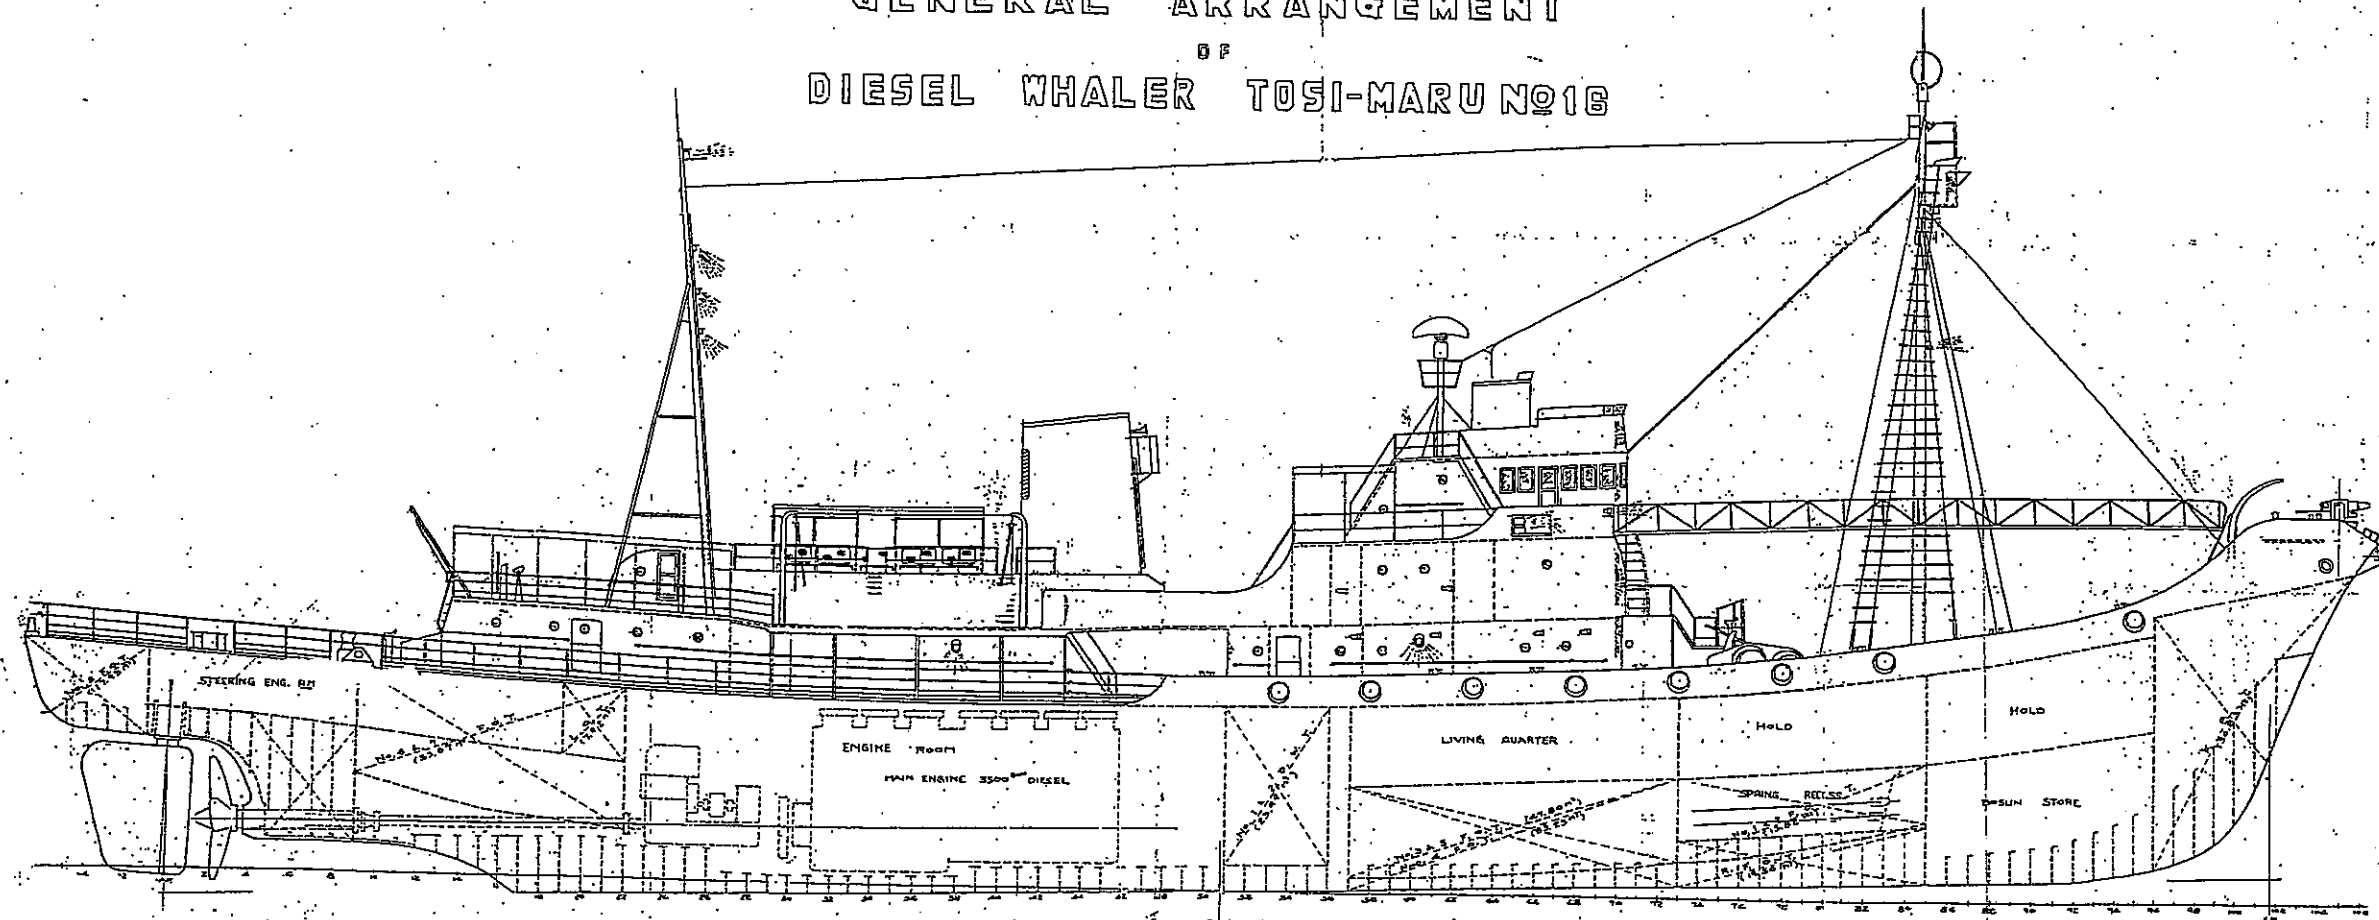

GENERAL ARRANGEMENT
 OF
 DIESEL WHALER TOSI-MARU NO 16

FINISHED PLAN

GENERAL ARRANGEMENT
 OF
 DIESEL WHALER
 TOSI MARU No 16

SCALE 1/100

SHIP No 923

HAYASHIKANE SHIPBUILDING
 & ENGINEERING CO. LTD.
 SHIMOGOSEKI JAPAN

DESIGNING DEPT.
 CHIEF OF DEPT.

HULL SECTION
 CHIEF OF SECTION

CHECKED BY
 DRAWN BY *Y. Waka*

DATE *April 23 1952*