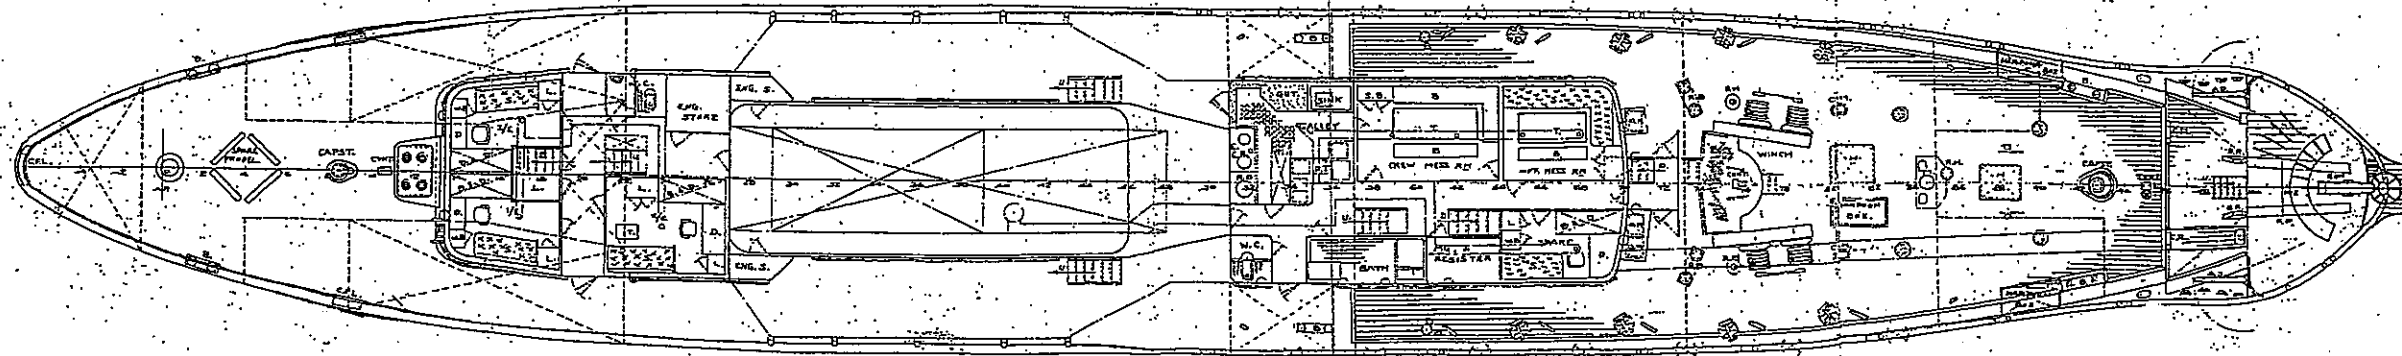

GENERAL ARRANGEMENT
 OF
 DIESEL WHALER TOSI-MARU NO 16

FINISHED PLAN

GENERAL ARRANGEMENT
 OF
 DIESEL WHALER
 TOSI MARU No 16

SCALE 1/100

SHIP No 923

HAYASHIKANE SHIPBUILDING
 & ENGINEERING CO. LTD.
 SHIMOGOSEKI JAPAN

DESIGNING DEPT.
 CHIEF OF DEPT.

HULL SECTION
 CHIEF OF SECTION

CHECKED BY
 DRAWN BY *Y. Waka*

DATE *April 23 1952*