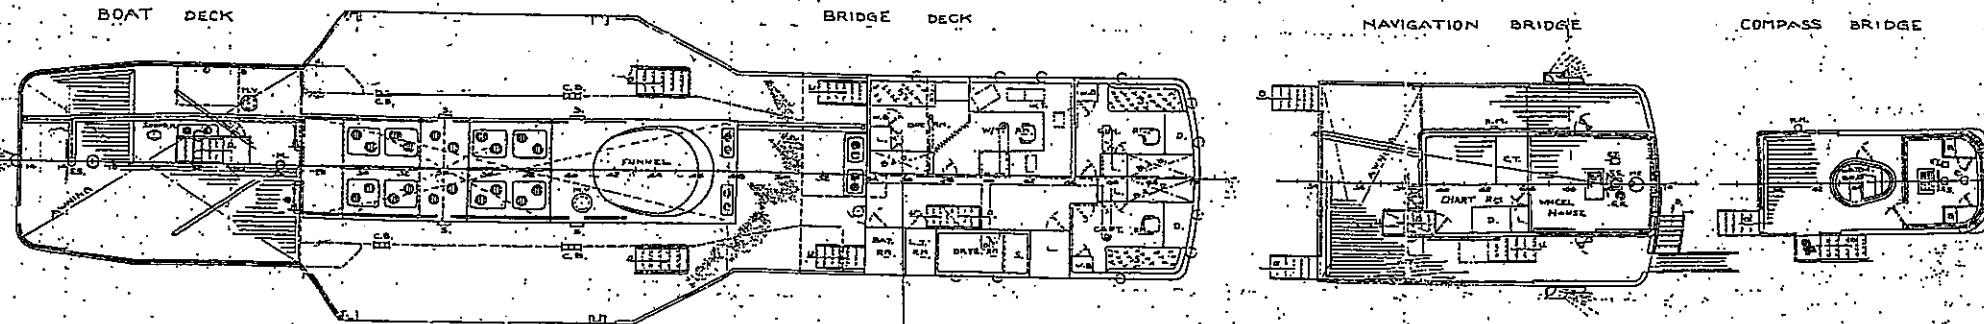

GENERAL ARRANGEMENT
 OF
 DIESEL WHALER TOSI-MARU NO 16

FINISHED PLAN

GENERAL ARRANGEMENT
 OF
 DIESEL WHALER
 TOSI MARU No 16

SCALE 1/100

SHIP No 923

HAYASHIKANE SHIPBUILDING
 & ENGINEERING CO. LTD.
 SHIMOGOSEKI JAPAN

DESIGNING DEPT.
 CHIEF OF DEPT.

HULL SECTION
 CHIEF OF SECTION

CHECKED BY
 DRAWN BY *Y. Waka*

DATE *April 23 1952*